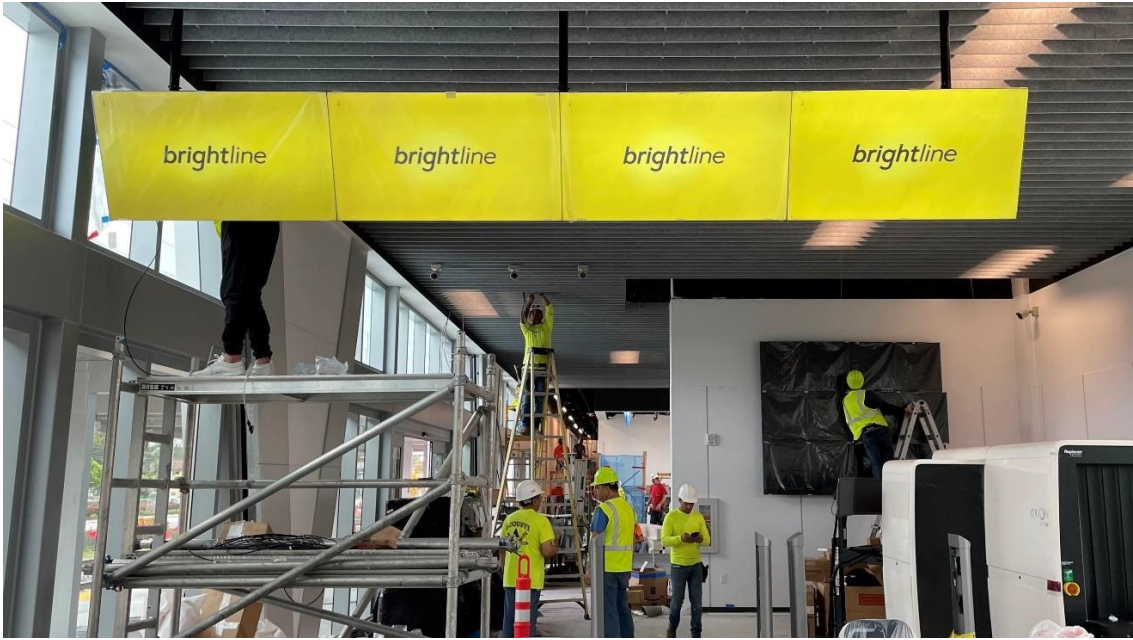

Reference Photos

---

*Figure 1: NANOV 1X4 Ceiling Mounted Videowall
1.8mm Super Narrow Bezels with 55" Full HD Displays*